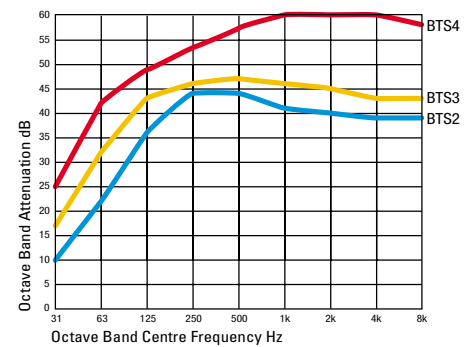

BTS2 Reactive/Absorptive **35dB(A)** Attenuation
BTS3 Reactive/Absorptive **45dB(A)** Attenuation
BTS4 Reactive/Absorptive **55dB(A)** Attenuation

Box Type Exhaust Silencer

The BTS2 (two-pass), BTS3 (three-pass) and BTS4 (four-pass) range of box silencers offer high levels of noise attenuation in those cases where traditional cylindrical silencers are unsuitable for the installation. They can be installed in any plane without affecting the performance and the inlet(s) and outlet(s) can be placed in an appropriate position to aid the installation procedure.

The surface temperatures are lower than those for cylindrical silencers due to a 'box-within-a-box' design that allows the insulation to be placed between the two casings. However, occasional hotspots may exist where any internal plates meet.

The BTS range of silencers are of all welded design, sturdily constructed in carbon steel and finished in black or silver heat-resistant paint.

Options

- BS10 Table 'D' flanges fitted as standard.
- Alternative flange patterns available on request.
- End/side/top/bottom inlet.
- End/side/top/bottom outlet.
- Heat resisting aluminium or black paint.
- Shot blast and aluminium metal sprayed.
- Stainless steels.
- Corten steel.
- Support feet and brackets.
- Lifting lugs.

Back pressure figures can vary greatly with temperature and gas velocity, please contact IMS for advice.