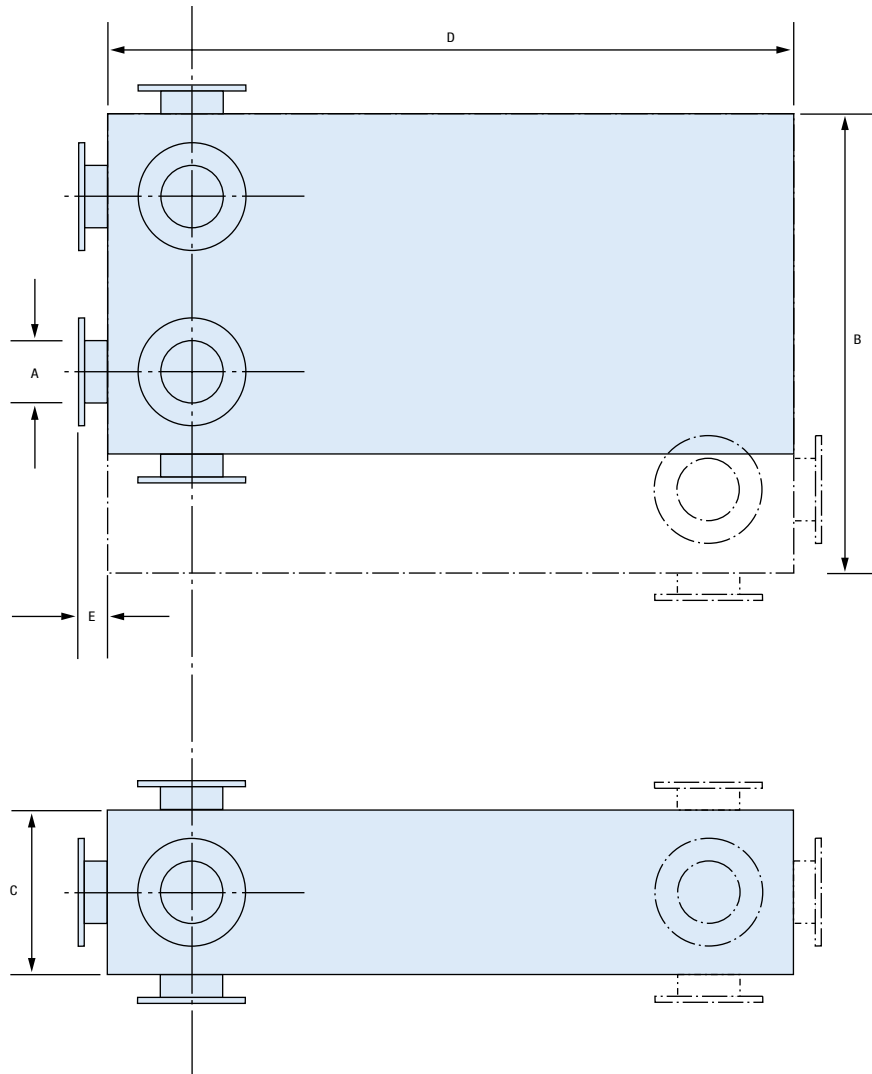

The surface temperatures are lower than those for cylindrical silencers due to a 'box-within-a-box' design that allows the insulation to be placed between the two casings. However, occasional hotspots may exist where any internal plates meet.

The BTS range of silencers are of all welded design, sturdily constructed in carbon steel and finished in black or silver heat-resistant paint.

Options

- BS10 Table 'D' flanges fitted as standard.
- Alternative flange patterns available on request.
- End/side/top/bottom inlet.
- End/side/top/bottom outlet.
- Heat resisting aluminium or black paint.
- Shot blast and aluminium metal sprayed.
- Stainless steels.
- Corten steel.
- Support feet and brackets.
- Lifting lugs.

Back pressure figures can vary greatly with temperature and gas velocity, please contact IMS for advice.

BTS series

Silencer Ref	All	B2P	B3P	B4P	All	All	All	Weight	Weight	Weight
	A	B	B	B	C	D	E	BTS2	BTS3	BTS4
	inch	mm	mm	mm	mm	mm	mm	kgs	kgs	kgs
BTS2/3/4 050	2	300	450	600	250	600	50	30	45	60
BTS2/3/4 075	3	450	675	900	275	900	75	65	100	135
BTS2/3/4 100	4	600	900	1200	300	1200	75	95	140	190
BTS2/3/4 125	5	750	1100	1500	350	1500	75	170	250	345
BTS2/3/4 150	6	900	1200	1800	400	1800	75	200	350	400
BTS2/3/4 200	8	1200	1800	2400	600	2400	100	450	675	900
BTS2/3/4 250	10	1500	2250	3000	750	2400	100	620	1100	1250
BTS2/3/4 300	12	1800	2400	3600	900	2400	100	810	1200	1600
BTS2/3/4 350	14	1800	2400	3600	1050	3000	100	1100	1500	2000

Larger sizes available on request.